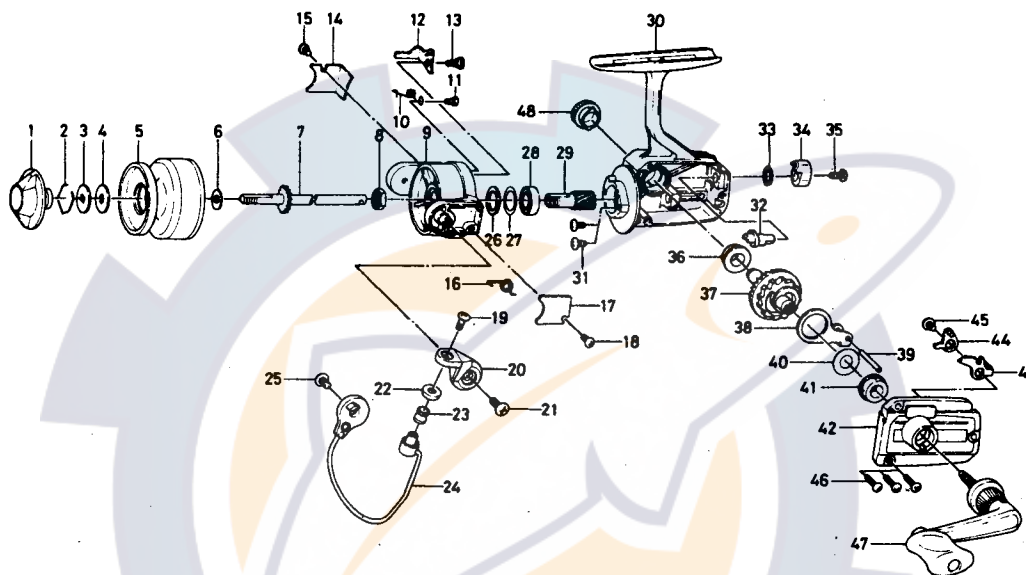

# SPINNING REEL RB700

Key No.	Parts No.	Parts Name	Key No.	Parts No.	Parts Name
1	B67-9901	Drag knob	25	351-6102	Bail holder screw
2	170-7701	Drag washer retainer	26	B68-4401	Ball bearing ret. washer A
3	374-9802	Drag D washer	27	B67-8801	Ball bearing ret. washer B
4	374-3602	Disc washer	28	634-1301	Ball bearing
5	B68-5201	Spool	29	B62-5301	Pinion gear
6	372-3501	Spool washer	30	B68-4001	Body
7	B71-2301	Main shaft	31	351-1804	Ball bearing ret. washer screw
8	B67-9401	Rotor nut	32	B02-5501	Anti-reverse cam
9	B62-5502	Rotor	33	150-1751	Anti-reverse lever washer
10	B59-1201	Bail kick lever spring	34	B62-5201	Anti-reverse lever
11	353-8402	Bail kick lever spring screw	35	352-2502	Anti-reverse lever screw
12	B60-4201	Bail kick lever	36	B12-9002	Bearing
13	B59-1101	Bail kick lever screw	37	B68-4501	Drive gear
14	B60-4302	Bail kick lever cover	38	B02-6301	Oscillating slider
15	350-8913	Bail kick lever cover screw	39	B02-6601	Oscillating slider pin
16	B60-6701	Bail spring	40	373-7800	Drive gear washer
17	B60-3902	Bail spring cover	41	B12-9002	Bearing
18	350-8913	Bail spring cover screw	42	B68-4601	Body cover
19	B67-9301	Bail screw	43	B62-5901	Anti-reverse claw
20	B67-8901	Arm lever	44	B50-1201	Anti-reverse claw plate
21	351-6102	Arm lever screw	45	351-6102	Anti-reverse claw screw
22	B68-7901	Roller collar	46	351-1104	Body cover screw
23	250-1921	Line roller	47	B68-5001	Handle
24	B67-9001	Bail	48	B67-9801	Handle screw cap